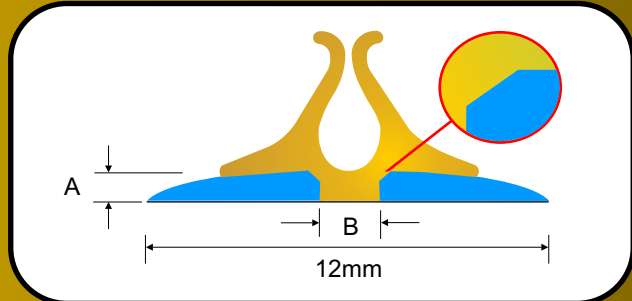

# Quadra Crease

## Plastic Counter - Film Base

Corrugated board requires a different approach and Jazz Quadra has chamfered shoulders to reduce tensile stress and avoid cracking.

Strips are 700mm long. Standard sizes up to 3.0mm width have 36 strips in each box and large sizes with widths over 3.2mm have 21 strips per box

Colour Code	A	B	Board Thickness (microns) (0.001")		Board Wt (gms/m <sup>2</sup> )	Order Code
Manilla	0.80	x 2.50	700-800	28-31	460-500	525-080-Q
Blue	0.80	x 2.70	700-800	28-31	460-500	527-080-Q
Nasturtium	0.80	x 3.00	780-880	31-35	490-575	530-080-Q
Brown	1.00	x 3.00	800-1000	31-39	535-665	530-100-Q
Leaf	0.80	x 3.20	835-1175	33-46	560-685	532-080-Q
Violet	1.00	x 3.20	850-1200	33-47	570-690	532-100-Q
Marine Blue	0.80	x 3.50	875-1300	35-49	580-700	535-080-Q
Blush	1.00	x 3.50	900-1325	35-49	590-700	535-100-Q
Carnival Red	1.00	x 4.00	940-1340	37-53	650-790	540-100-Q
Sunflower	1.00	x 5.00	1050-1400	41-55	700-850	550-100-Q
Cobalt Blue	1.00	x 6.00	1400-1620	55-64	910-950	560-100-Q

All rule sizes are 2-3 unless otherwise stated.  
 Where 'B' = 0.50 to 3.00mm - 36 strips per box.  
 Where 'B' = 3.20 to 6.00mm - 21 strips per box.  
 Further sizes are available on request.