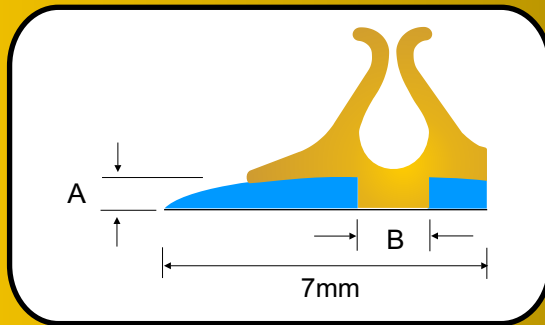

Off-Centre Matrix Plastic Counter - Film Base

Specially engineered for jobs that require two creases close together, Jazz Off-Centre is placed on the creasing rules with the narrow sides adjacent enabling the smallest possible distance between creasing centres to be calculated as follows:-

Distance Centre to Centre (C) = 2 x shoulder width (i.e. 1.5mm) plus creasing width required (B).

Jazz Off-Centre has 36 strips of 700mm in each box.

Colour Code	A	B	Board Thickness		Board Wt (gms/m ²)	Order Code
			(microns)	(0.001")		
Orange	0.40	x 0.80	60-100	2-6	50-150	508-040 OC
Blueberry	0.30	x 1.00	100-200	4-8	100-175	510-030 OC
Beige	0.40	x 1.00	100-200	4-8	100-175	510-040 OC
Peach	0.50	x 1.00	100-200	7-9	165-190	510-050 OC
Light Pink	0.30	x 1.20	170-220	7-9	170-195	512-030 OC
Lilac	0.40	x 1.20	150-240	6-9	150-200	512-040 OC
Rose Pink	0.30	x 1.30	300-350	12-14	200-250	513-030 OC
Pale Blue	0.40	x 1.30	320-400	13-16	225-275	513-040 OC
White	0.45	x 1.30	340-410	13-16	240-270	513-045 OC
Bright Green	0.50	x 1.30	340-420	13-16	240-270	513-050 OC
Toffee	0.45	x 1.40	350-420	14-17	250-290	514-045 OC
Terracotta	0.50	x 1.40	350-420	14-17	240-290	514-050 OC
Apple Green	0.45	x 1.50	375-450	16-19	270-335	515-045 OC
Flame	0.40	x 1.50	400-480	15-18	260-280	515-040 OC
Yellow	0.50	x 1.50	375-450	17-20	290-335	515-050 OC
Navy Blue	0.60	x 1.50	440-500	18-20	200-350	515-060 OC
Avocado	0.50	x 1.70	450-520	20-22	350-375	517-050 OC
Powder Blue	0.55	x 1.70	510-570	20-23	350-400	517-055 OC
Purple	0.60	x 1.70	525-600	21-24	350-400	517-060 OC
Ice Blue	0.50	x 1.90	540-590	21-23	350-400	519-050 OC
Green	0.60	x 1.90	540-600	21-24	350-400	519-060 OC
Red	0.70	x 2.30	640-700	25-28	420-465	523-070 OC
Blue	0.80	x 2.70	700-800	28-31	460-500	527-080 OC
Nasturtium	0.80	x 3.00	780-880	31-35	490-575	530-080 OC

Locators are suitable for rule size 2-3.