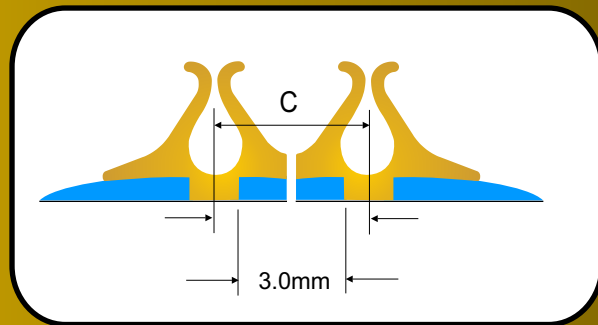

Off-Centre Matrix Plastic Counter - Film Base

Specially engineered for jobs that require two creases close together, Jazz Off-Centre is placed on the creasing rules with the narrow sides adjacent enabling the smallest possible distance between creasing centres to be calculated as follows:-

Distance Centre to Centre (C) = 2 x shoulder width (i.e. 1.5mm) plus creasing width required (B).

Jazz Off-Centre has 36 strips of 700mm in each box.

Colour Code	A	B	Board Thickness		Board Wt (gms/m ²)	Order Code
			(microns)	(0.001")		
Orange	0.40	x 0.80	60-100	2-6	50-150	508-040 OC
Blueberry	0.30	x 1.00	100-200	4-8	100-175	510-030 OC
Beige	0.40	x 1.00	100-200	4-8	100-175	510-040 OC
Peach	0.50	x 1.00	100-200	7-9	165-190	510-050 OC
Light Pink	0.30	x 1.20	170-220	7-9	170-195	512-030 OC
Lilac	0.40	x 1.20	150-240	6-9	150-200	512-040 OC
Rose Pink	0.30	x 1.30	300-350	12-14	200-250	513-030 OC
Pale Blue	0.40	x 1.30	320-400	13-16	225-275	513-040 OC
White	0.45	x 1.30	340-410	13-16	240-270	513-045 OC
Bright Green	0.50	x 1.30	340-420	13-16	240-270	513-050 OC
Toffee	0.45	x 1.40	350-420	14-17	250-290	514-045 OC
Terracotta	0.50	x 1.40	350-420	14-17	240-290	514-050 OC
Apple Green	0.45	x 1.50	375-450	16-19	270-335	515-045 OC
Flame	0.40	x 1.50	400-480	15-18	260-280	515-040 OC
Yellow	0.50	x 1.50	375-450	17-20	290-335	515-050 OC
Navy Blue	0.60	x 1.50	440-500	18-20	200-350	515-060 OC
Avocado	0.50	x 1.70	450-520	20-22	350-375	517-050 OC
Powder Blue	0.55	x 1.70	510-570	20-23	350-400	517-055 OC
Purple	0.60	x 1.70	525-600	21-24	350-400	517-060 OC
Ice Blue	0.50	x 1.90	540-590	21-23	350-400	519-050 OC
Green	0.60	x 1.90	540-600	21-24	350-400	519-060 OC
Red	0.70	x 2.30	640-700	25-28	420-465	523-070 OC
Blue	0.80	x 2.70	700-800	28-31	460-500	527-080 OC
Nasturtium	0.80	x 3.00	780-880	31-35	490-575	530-080 OC

Locators are suitable for rule size 2-3.